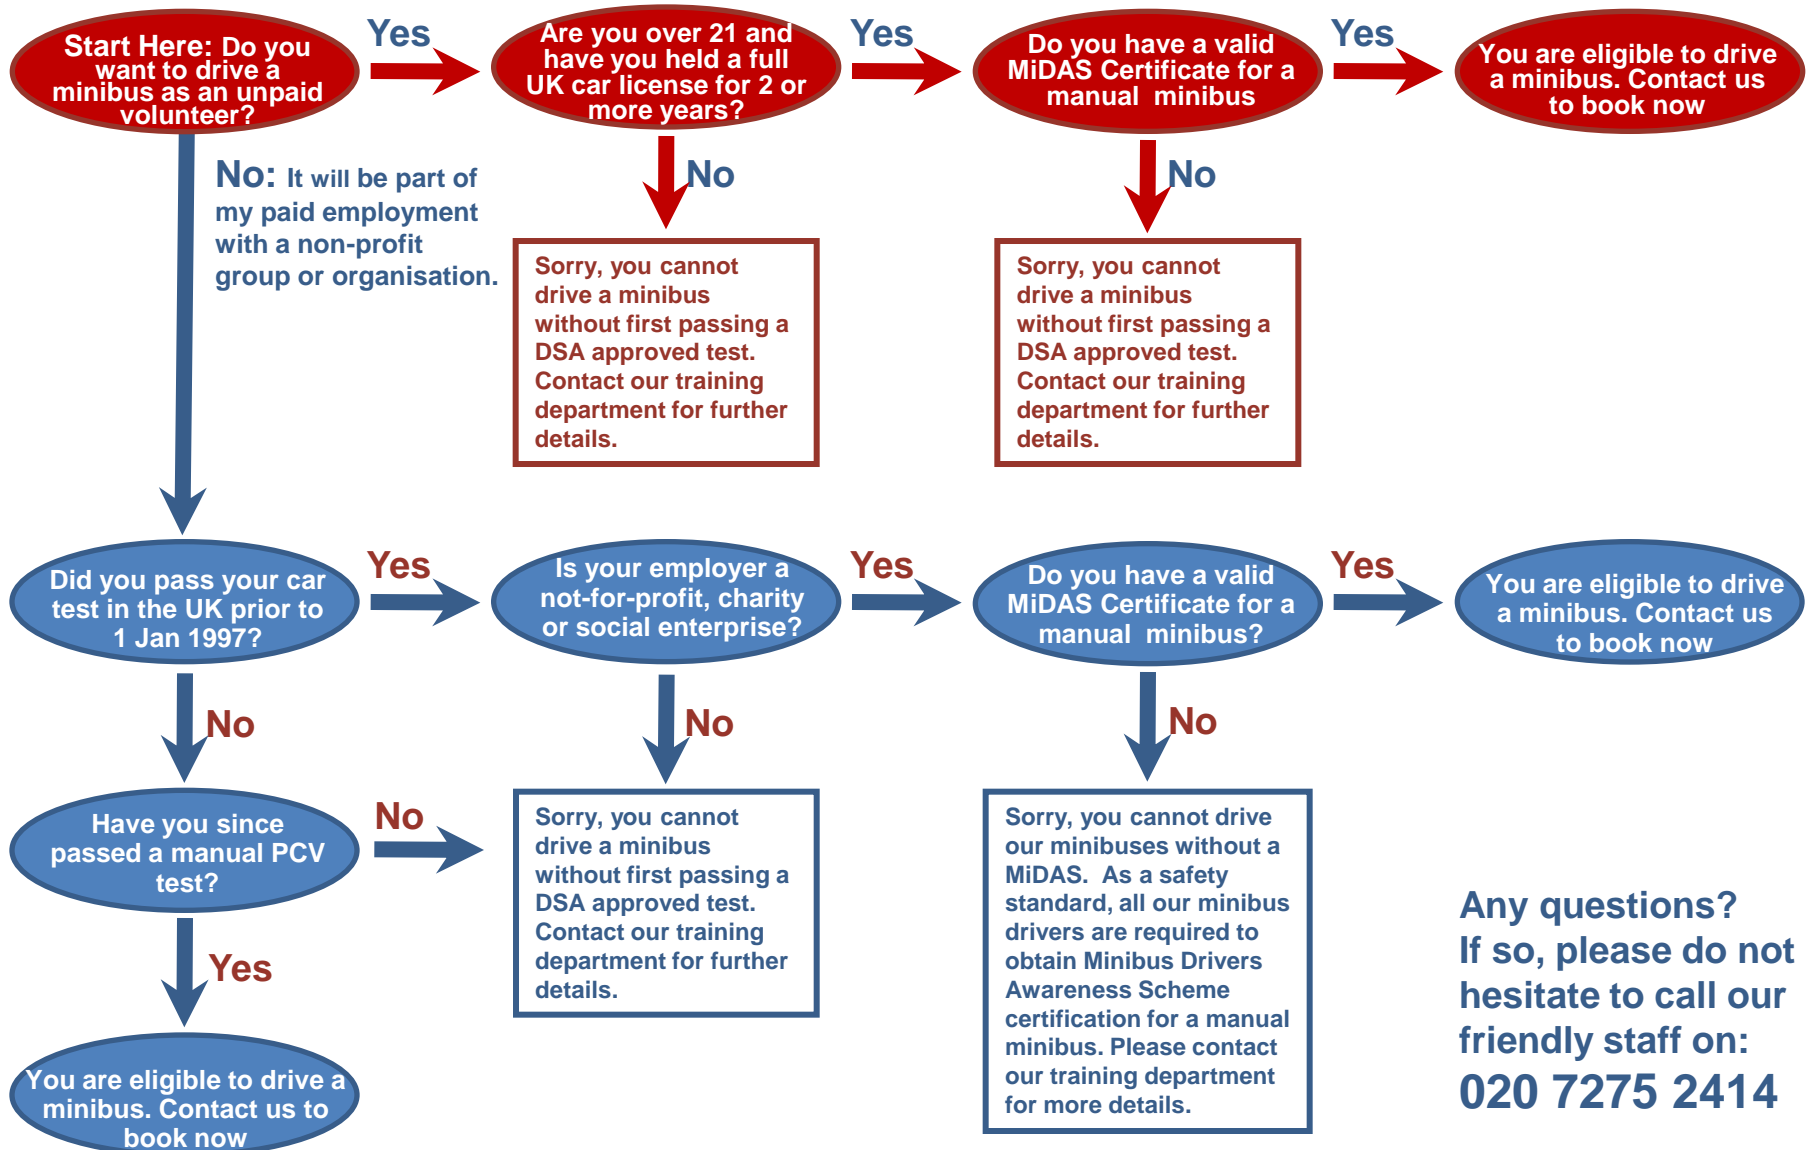

Am I eligible to self-drive a minibus? A simple guide

hackney
community transport

Any questions?
If so, please do not
hesitate to call our
friendly staff on:
020 7275 2414