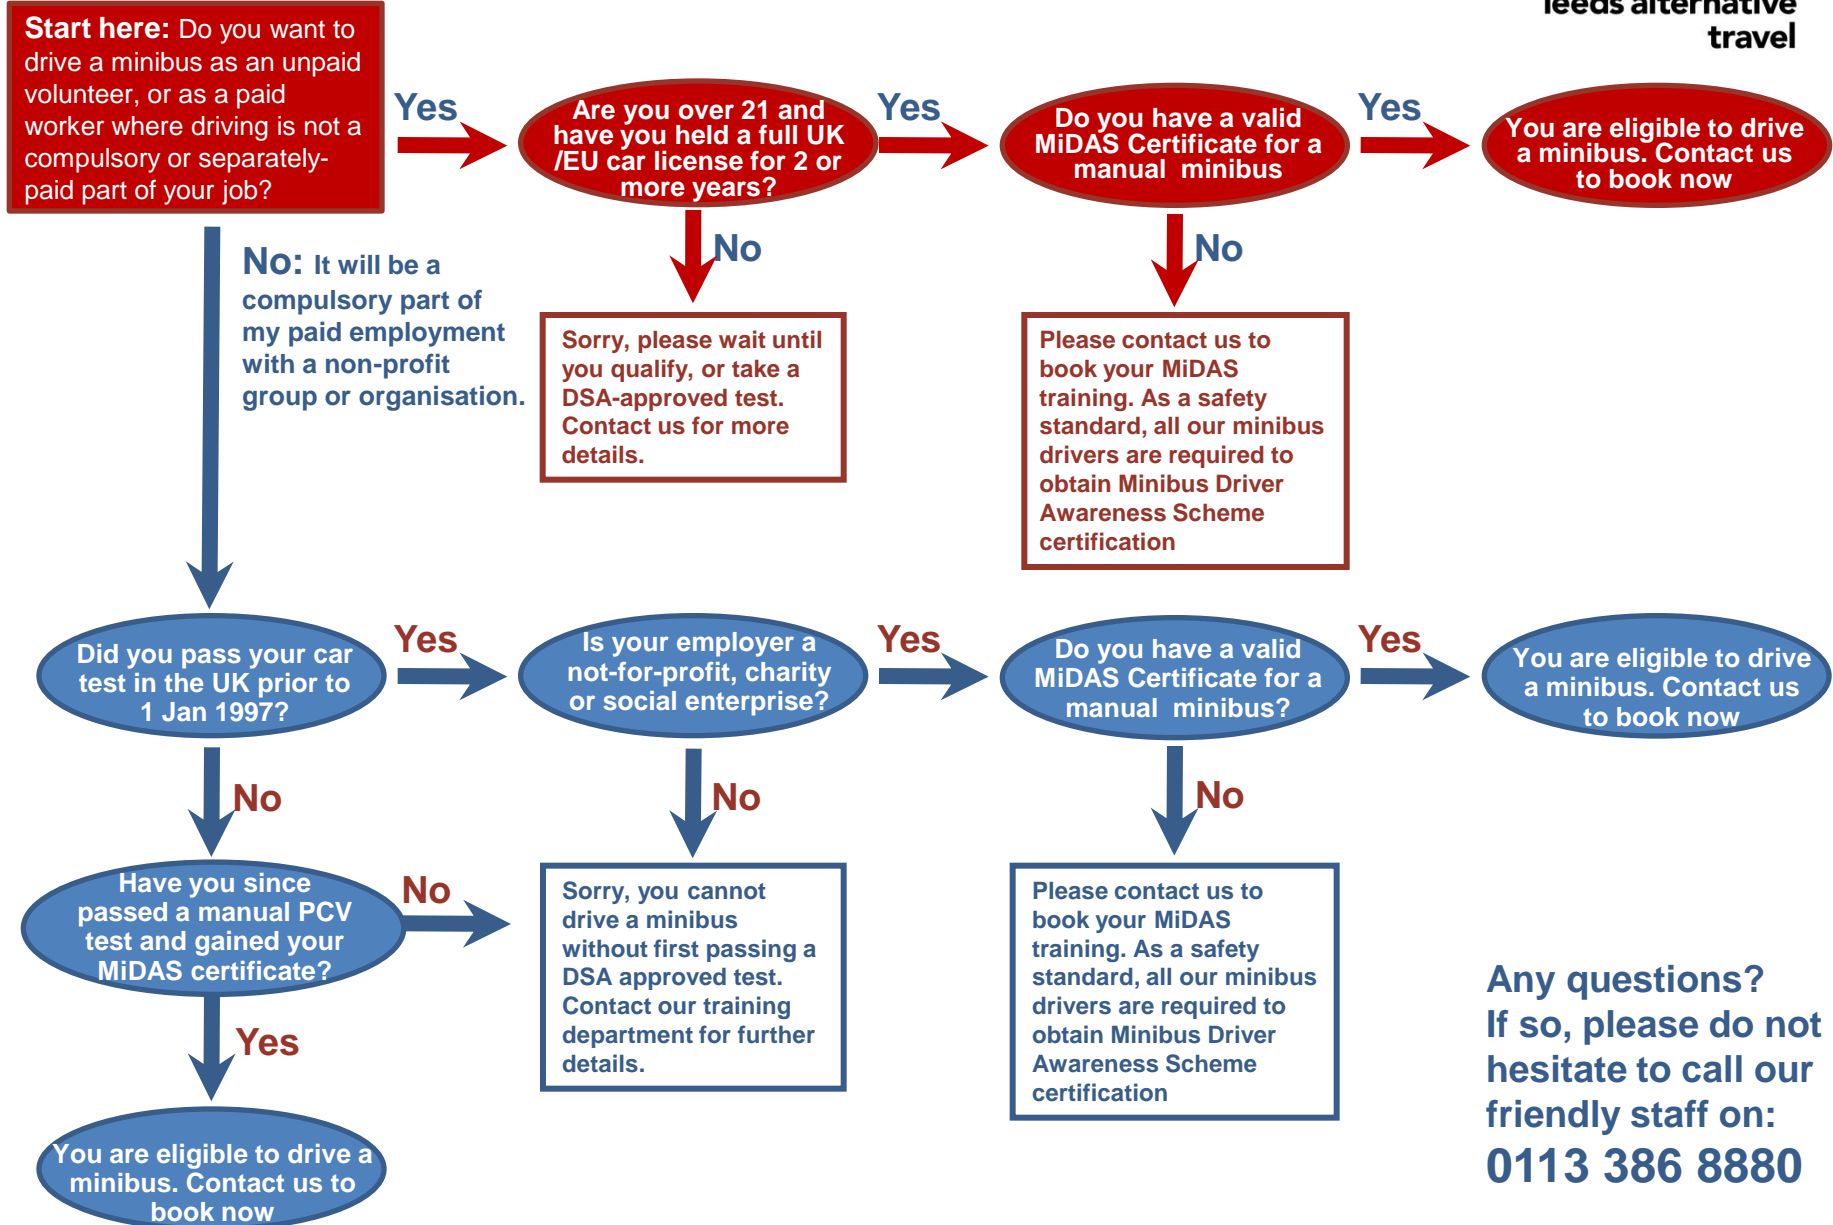

leeds alternative travel

Am I eligible to self-drive a minibus? A simple guide

Any questions?
If so, please do not
hesitate to call our
friendly staff on:
0113 386 8880